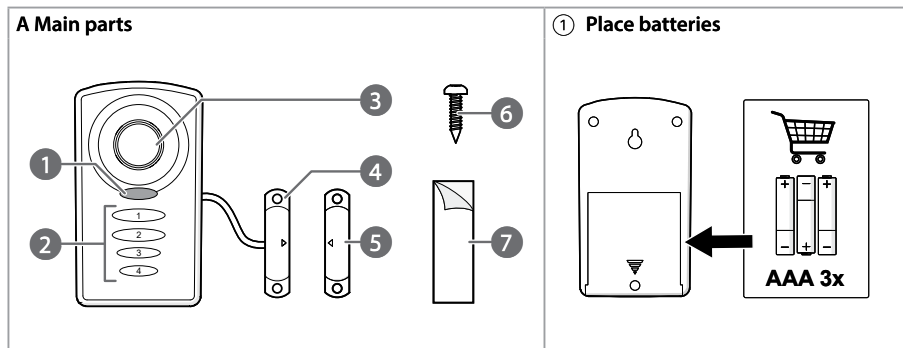

## Intended use

The Nedis ALRMD30WT is a wireless door/window alarm that can be operated with a four-digit PIN code.

The alarm is intended to be mounted onto a door or window.

The product has three operating modes for different use scenarios.

## Main parts (image A)

Indicator LED	Magnetic contact
Key pad	Screw
Alarm siren	Tape
Magnetic contact	