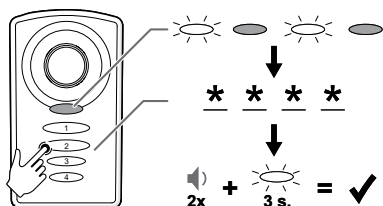

② Enter PIN

③ Mount to the door

ned.is/alrmd30wt

- **EN** More information see the extended manual online.
- **DE** Weitere Informationen finden Sie in der erweiterten Anleitung online.
- **FR** Pour plus d'informations, consultez le manuel détaillé en ligne.
- **NL** Zie voor meer informatie de uitgebreide handleiding online.
- **IT** Per maggiori informazioni vedere il manuale esteso online.
- **ES** Para más información, consulte el manual ampliado en línea.
- **PT** Para mais informações, consulte a versão alargada do manual on-line.
- **SV** För ytterligare information, se den utökade manualen online.
- **FI** Katso tarkemmat tiedot käyttöoppaan laajemmasta verkkoversiosta.
- **NO** For mer informasjon, se den fullstendige bruksanvisningen på nett.
- **DA** Yderligere oplysninger findes i den udvidede manual online.
- **HU** További információért lásd a bővített online kézikönyvet.
- **PL** Więcej informacji znajdziesz w rozszerzonej instrukcji obsługi online.
- **EL** Για περισσότερες πληροφορίες δείτε το εκτενές online εγχειρίδιο.
- **SK** Viac informácií nájdete v rozšírenom návode online.
- **CS** Více informací najdete v rozšířeném příručce online.
- **RO** Pentru informații suplimentare, consultați manualul extins, disponibil online.