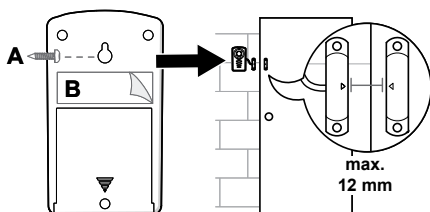

③ Mount to the door

ned.is/alrmd30wt

- **EN** More information see the extended manual online.
- **DE** Weitere Informationen finden Sie in der erweiterten Anleitung online.
- **FR** Pour plus d'informations, consultez le manuel détaillé en ligne.
- **NL** Zie voor meer informatie de uitgebreide handleiding online.
- **IT** Per maggiori informazioni vedere il manuale esteso online.
- **ES** Para más información, consulte el manual ampliado en línea.
- **PT** Para mais informações, consulte a versão alargada do manual on-line.
- **SV** För ytterligare information, se den utökade manualen online.
- **FI** Katso tarkemmat tiedot käyttöoppaan laajemmasta verkkoversiosta.
- **NO** For mer informasjon, se den fullstendige bruksanvisningen på nett.
- **DA** Yderligere oplysninger findes i den udvidede manual online.
- **HU** További információért lásd a bővített online kézikönyvet.
- **PL** Więcej informacji znajdziesz w rozszerzonej instrukcji obsługi online.
- **EL** Για περισσότερες πληροφορίες δείτε το εκτενές online εγχειρίδιο.
- **SK** Viac informácií nájdete v rozšírenom návode online.
- **CS** Více informací najdete v rozšířeném příručce online.
- **RO** Pentru informații suplimentare, consultați manualul extins, disponibil online.